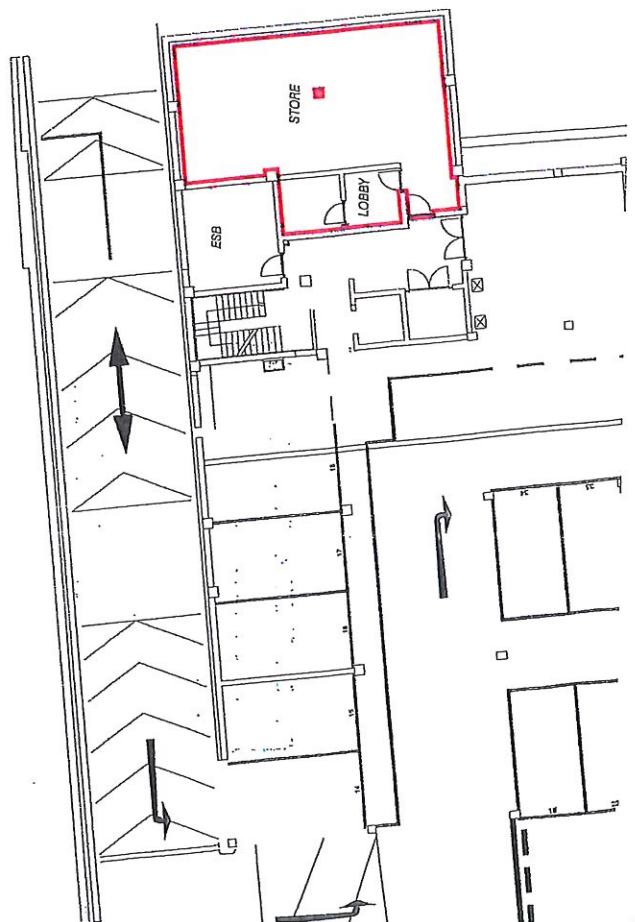

LOCATION MAP 1-1000

MEMORIAL COURT - SOUTH CIRCULAR ROAD 717/727
 DUBLIN CITY COUNCIL TO MEMORIAL COURT SOCIAL COMMITTEE LTD.
 GRANT OF 11 MONTH LICENCE

Dublin City Council Comhairle Cathrach Baile Átha Cliath	SURVEY AND MAPPING DIVISION <i>Rannán Suirbhéireachta agus Léarscailithe</i> ENVIRONMENT AND ENGINEERING DEPARTMENT <i>An Roinn Comhshaoil agus Imnealtóireachta</i>		
	O.S REF 1-1000, 1-200	SCALE 1-1000, 1-200	SURVEYED / PRODUCED BY PMcGinn
DATE 22-03-2012	FILE NO SM-2013-0076_0204-C3-001-A.dgn	INDEX No SM-2013-0076	APPROVED MARGARET KEARNS CHIEF TECHNICIAN LAND SURVEYING & MAPPING DUBLIN CITY COUNCIL
THIS MAP IS CERTIFIED TO BE COMPUTER GENERATED BY DUBLIN CITY COUNCIL FROM ORIGINATOR SURVEY DIGITAL MAPBASE SURVEY, MAPPING AND RELATED RESEARCH APPROVED			INDEX No. SM-2013-0076

OSI data : © OI, e Survey Ireland. All rights reserved. Licence Number 2012.222(CCM)/ Dublin City Council

GROUND FLOOR PLAN 1-200

BASEMENT PLAN 1-200